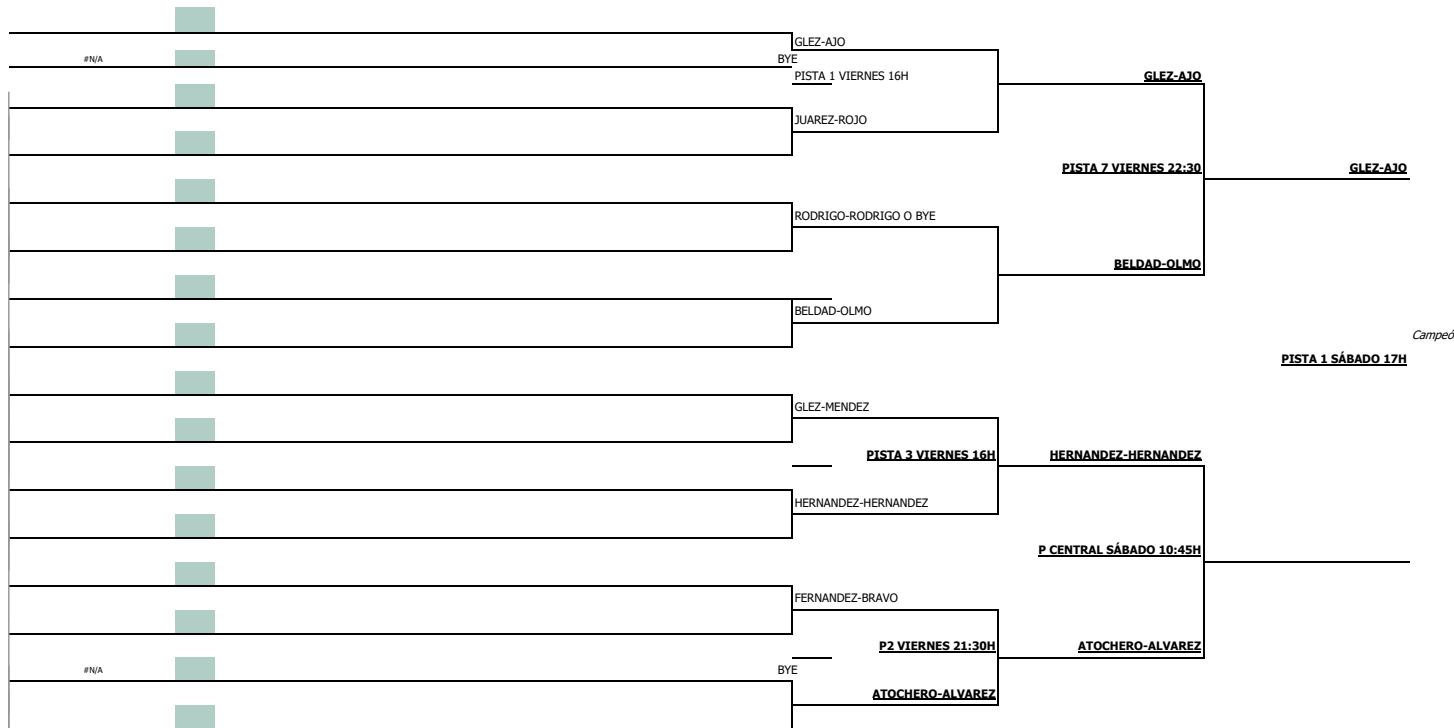

CUADRO CATEGORIA

El Norte de Castilla  
VALLADOLID  
OPEN

From  
7<sup>th</sup> to 10<sup>th</sup> June

Naming Sponsor

Main Sponsor & Official Ball

Main Sponsor

Main Local Sponsor

Promoter