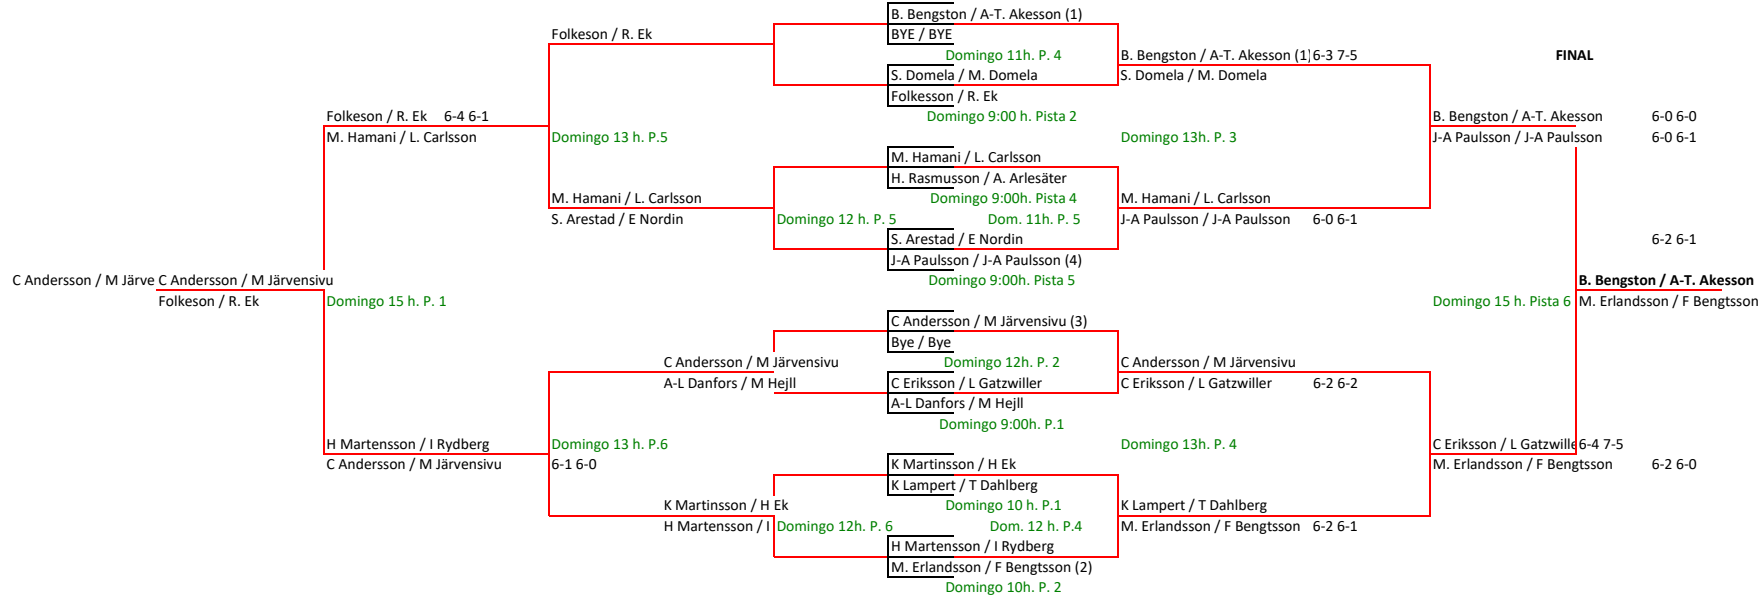

WOMEN DRAW - CUADRO FEMENINO

CATEGORIA FEMENINA A. Domingo

	G - A	R - S	S - S	Å - E
Gajic / Andersson	x	6-2 6-3	6-0 6-0	6-0 6-1
Roslund/ sonesson	2-6 3-6	x	6-2 6-2	6-4 6-2
Sterning/ Schylander	0-6 0-6	4-6 2-6	x	4-6 1-6
Åkerberg/ Eriksson	0-6 1-6	4-6 2-6	6-4 6-1	x

CUADRO FEMENINO B

Main Sponsor

Promoter

Partners

Local Sponsor

Official Digital Media

Official Magazine

Official TV