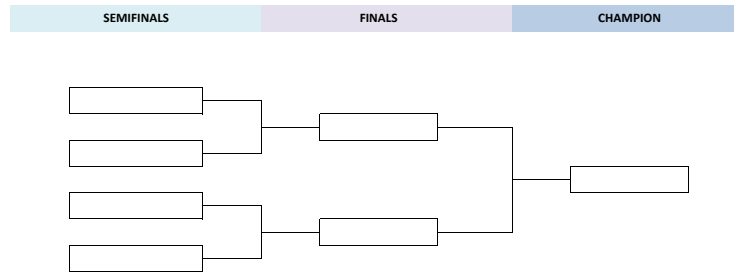

GROUP 1	
ANOULOPOULOU ANNA	TRAPEZIOTI SXETAKI
EDUARD PONIROU	BAITSI TONIA
PETROPILOU DIMITRA	

SCHEDULE GROUP 1	
ANOULOPOULOU ANNA	TRAPEZIOTI SXETAKI
EDUARD PONIROU	BAITSI TONIA
EDUARD PONIROU	BAITSI TONIA
TRAPEZIOTI SXETAKI	PETROPILOU DIMITRA
ANOULOPOULOU ANNA	PETROPILOU DIMITRA
BAITSI TONIA	TRAPEZIOTI SXETAKI
ANOULOPOULOU ANNA	BAITSI TONIA
PETROPILOU DIMITRA	EDUARD PONIROU
EDUARD PONIROU	ANOULOPOULOU ANNA
PETROPILOU DIMITRA	TRAPEZIOTI SXETAKI

THE BEST TWO OF EACH GROUP WILL PLAY THE SEMIFINALS

Main Sponsor & Official Ball

Main Sponsor

Promoter

Official Digital Media

Official TV

Official Tourism