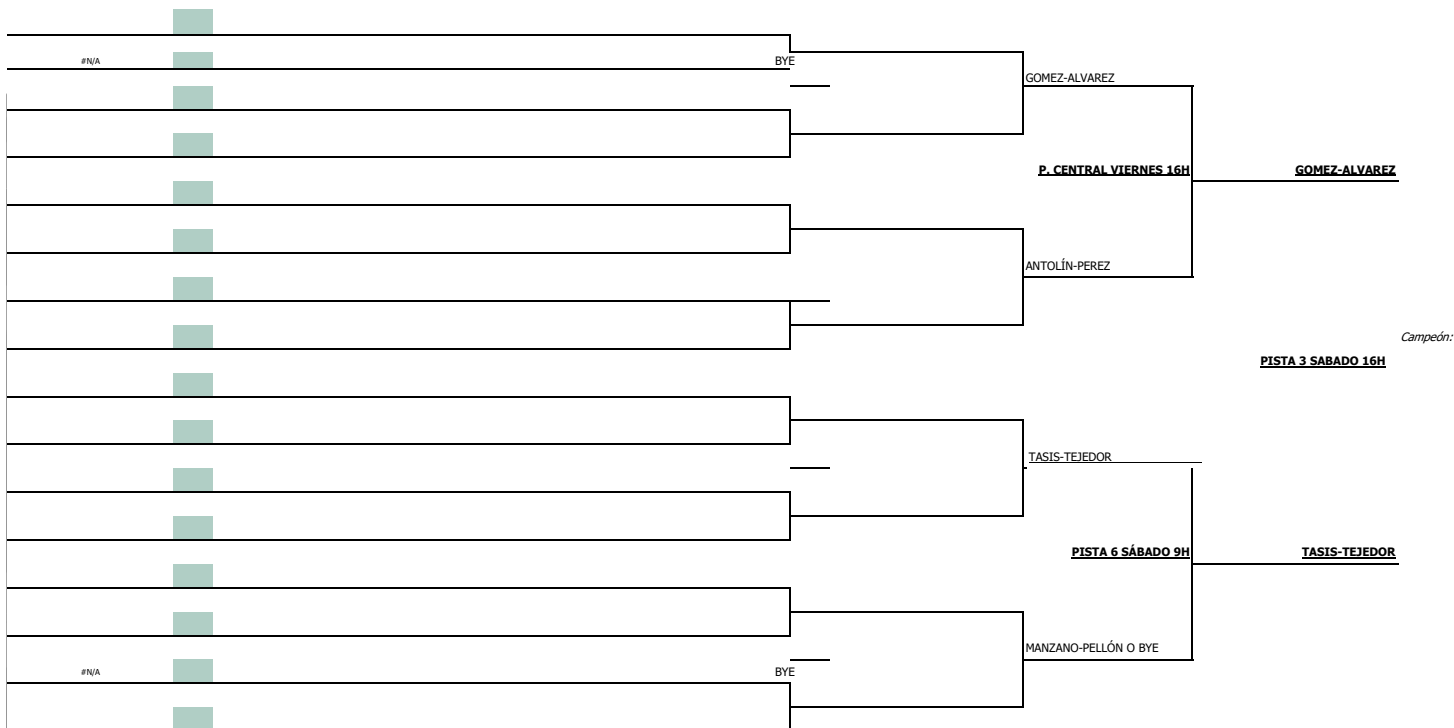

CUADRO CATEGORIA

El Norte de Castilla  
VALLADOLID  
OPEN

From  
7<sup>th</sup> to 10<sup>th</sup> June

Naming Sponsor

Main Sponsor & Official Ball

Main Sponsor

Main Local Sponsor

Promoter