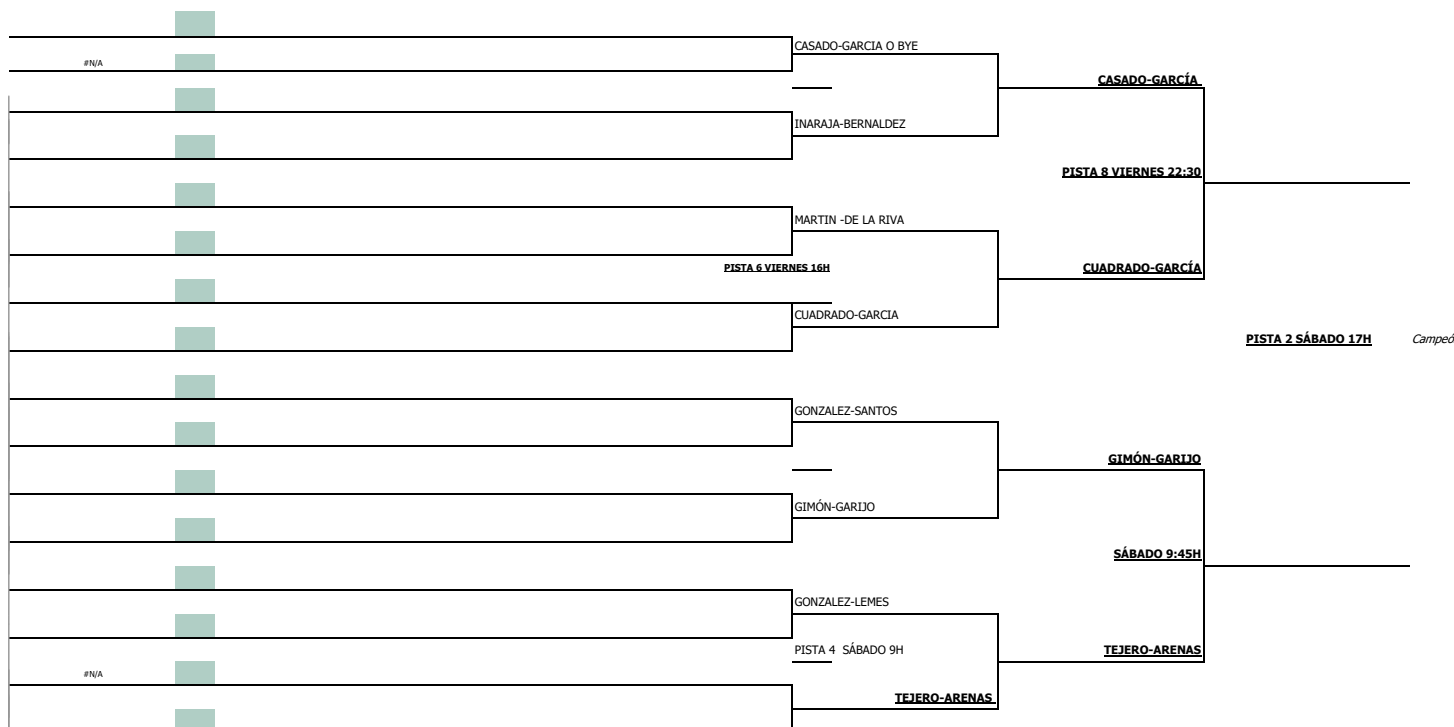

CUADRO CATEGORIA

El Norte de Castilla  
VALLADOLID  
OPEN

From 7<sup>th</sup> to 10<sup>th</sup> June

Naming Sponsor

Main Sponsor & Official Ball

Main Sponsor

Main Local Sponsor

Promoter