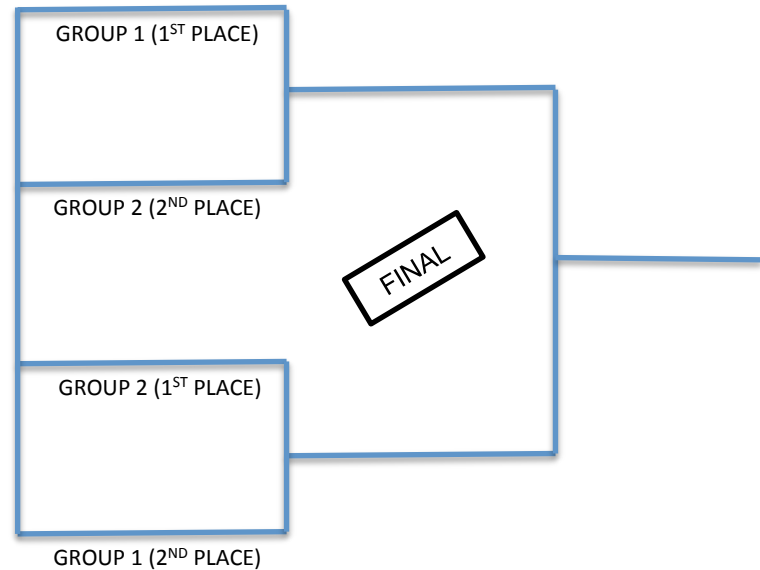

**GROUP STAGES**

**GROUP 1**

	TOTALS				
IRIS GONZALEZ JANE HYDE					
CLARE ROPER LUCY ROPER					
GRAZIELA JEFFERY VANESSA PACKHAM					
PAULA FELICO LAURENCE MANESSIAN					

**GROUP 2**

	TOTALS				
REBECA SANCHEZ PAOLA SANCHEZ					
JEMIMA KING LAURA DEIGMAN					
TRACEY KIEVE BEATE O'LEARY					
ANA RUIZ LOLI DIANEZ					

**SEMI-FINALS**

**FORMAT**

**Group Stages:** First to 9 games with a 7-point tie breaker at 8-8.

**Semi-finals:** 2 sets and a 3<sup>rd</sup> set tie-breaker to 10 points.

**Final:** 3-set match with a tie-break in each set.